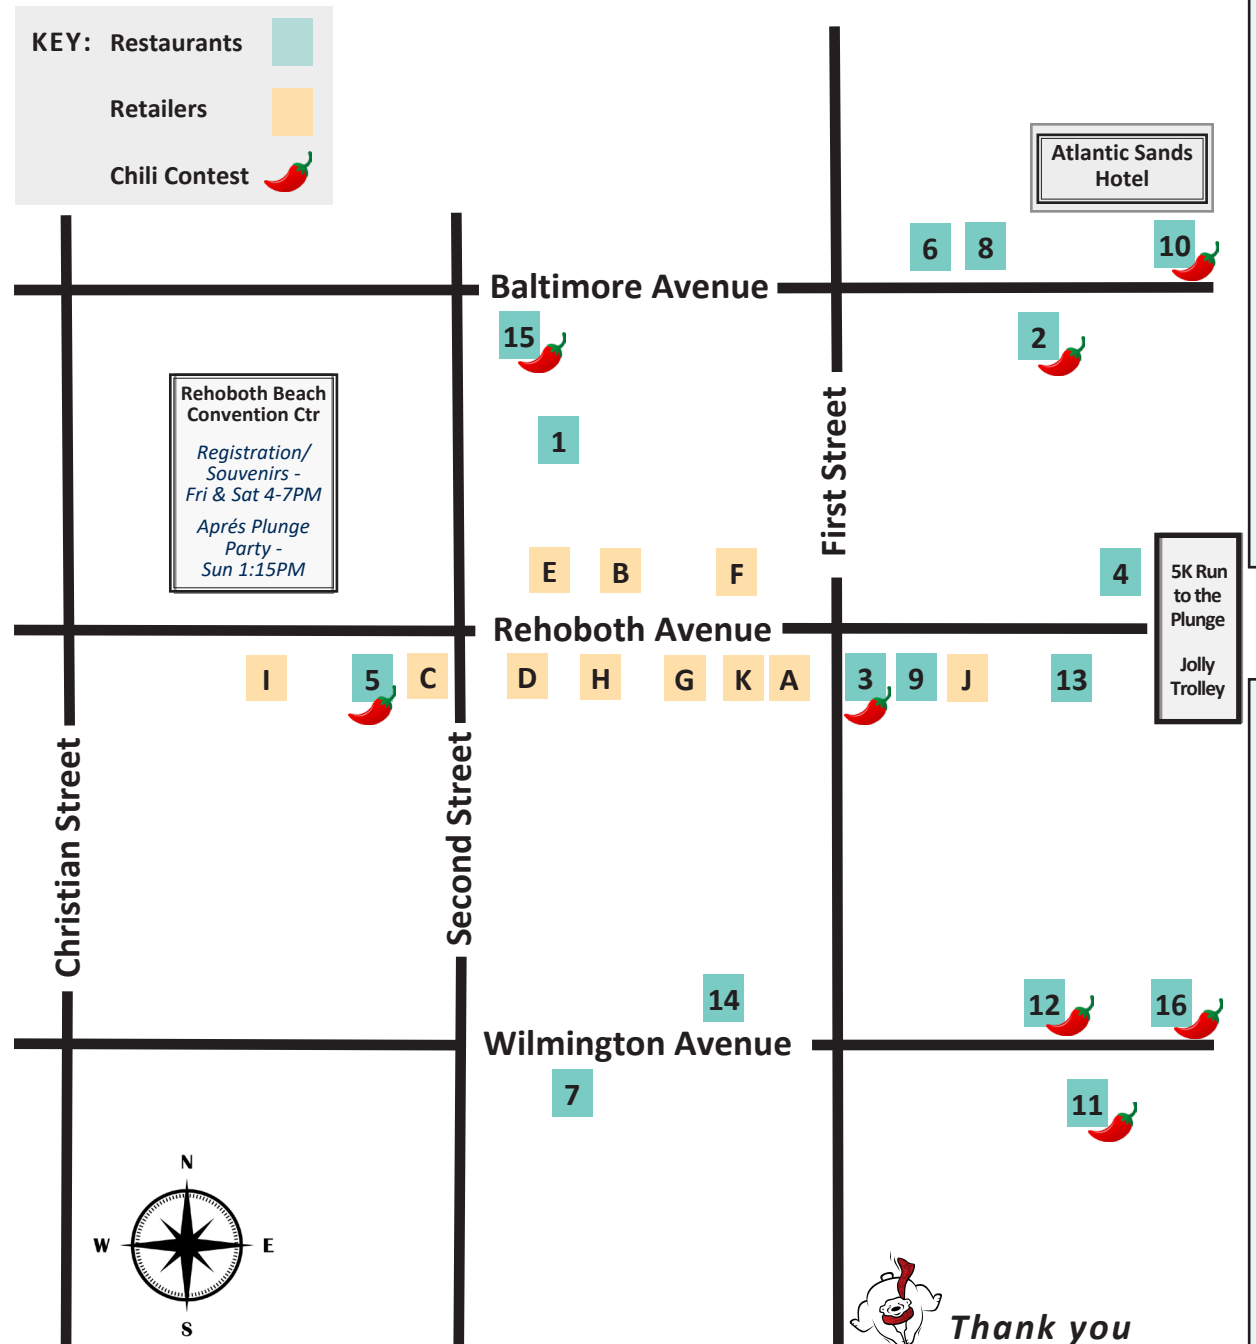

Businesses located outside of the map:

RT 1 SOUTH

Bluecoast Rehoboth 30115 Veterans Way
10% off Fri.-Sun.

Jersey Mike's 18598 Coastal Hwy, Unit 2
10% off Fri.-Sun. Dine-in only.

Just Comfort Shoes 18756 Coastal Hwy
20% off new shoes - excluding Birkenstock and sale items - Fri.-Sun.

Surf Bagel 17382 Coastal Hwy, Lewes
20% off Fri.-Sun.

The Pond Bar & Grill 19266 Coastal Hwy, Unit #1 🌶️
20% off Fri. - Sun.; Chili Contest Sat.

Thompson Island Brewing Co. 30133 Veterans Way
10% off Fri.-Sun.

RT 1 NORTH

Applebee's Rehoboth Beach 36501 Seaside Outlet Blvd
$5 off orders of $25 or more (excl. alcohol) Fri.-Sun.

Buffalo Wild Wings 19930 Lighthouse Plaza
10% off Fri.-Sun. Dine-in only; excl. alcohol.

Chick-fil-A Rehoboth Beach 19531 Coastal Hwy
Free chocolate chunk cookie Fri.-Sat.

Crabby Dick's 18831 Coastal Hwy 🌶️
20% off (excl. daily specials) Fri.-Sun.; Chili Contest Sat.

Nicola Pizza 17323 Ocean One Plz, Lewes
15% off Fri. after 5pm thru Sun.

Outback Steakhouse 19917 Sea Blossom Blvd
20% off Fri.-Sun.

Lewes Polar Bear Plunge Weekend Festival

Rehoboth Beach, Delaware • February 3 - 5, 2023

To receive discounts, Polar Bears must wear event wristband obtained at Registration.

Visit www.plungede.org
to view Plunge Weekend
details electronically.

Thank you

to all of the generous local businesses who
welcome our Polar Bears into their doors!